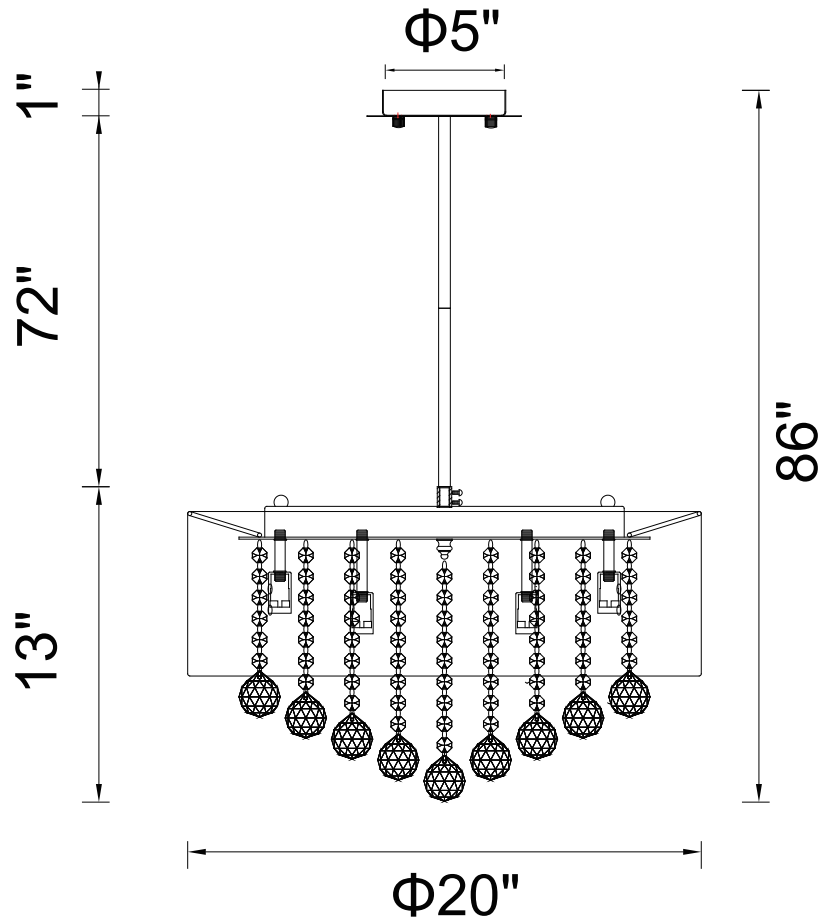

PROJECT: _____

FIXTURE TYPE: _____

LOCATION: _____

CONTACT/PHONE: _____

Item	5062P20C
Collection	RADIANT
Finish	Chrome
Glass	-----
Crystal	Champagne
Input	120V AC,60HZ,AC

Shade	Transparent Gold
Length/Dia.	20"
Width/Ext.	-----
Height	13"
Maximum	86"
Lumens	-----

Light Source	G9
Bulb Info.	9x60W
Included	-----
Dimmable	Yes
Color	-----
Weight	-----